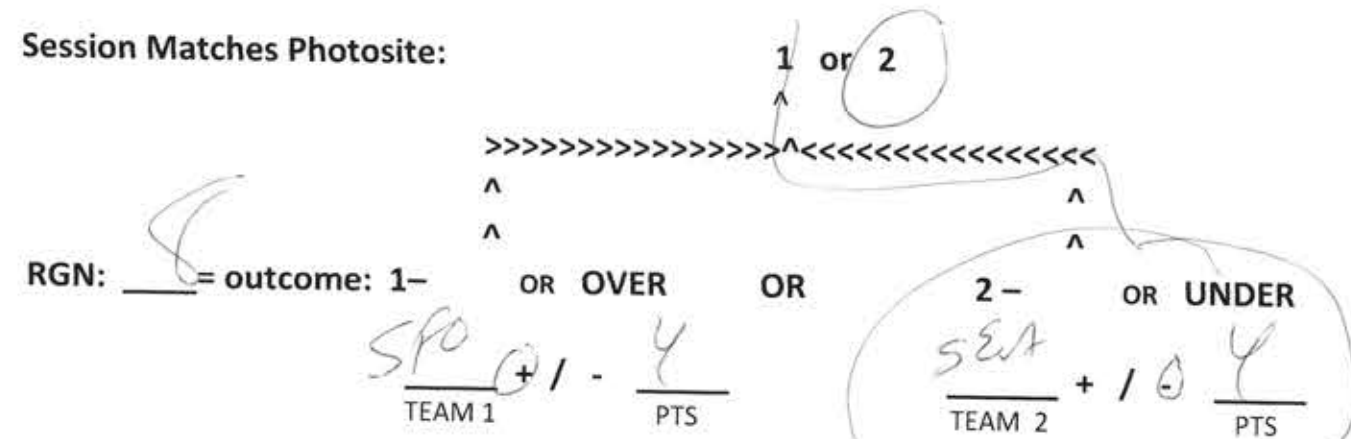

CHECK AND RECORD GEO WX, kF FIELD, IN/OUT range, and Odds

Session Result:  
 Hit Miss Tie Pass

ET start time 1057  
 Name: LINDA LINDA  
 Date: 1/19/14  
 LST Start time 1840  
 MY PS COORD WYPD  
 Associated Original

GEO WX 0, 6  
 Last 24 Hrs. Current

kF = 1 2 Bz IN / OUT 1-1-1-0 1-1  
 Start Mid1 Mid2 End nT Change Odds

Session Matches Photosite:

After judging the session to determine the matching Photosite, the Randomly Generated Number (RGN) is revealed and matched to the RGN sheet to determine whether outcome 1 or 2 is associated with the 1st Photosite in the Photoset. If the session matches Photosite 1, the winning team is the team that is associated with the RGN outcome. If the session matches Photosite 2, the winning team is the team that was NOT associated with the RGN outcome.

Given the associated, randomly generated number for this session, describe and sketch the Photosite in the Photoset below that is associated with the outright winner (moneyline) OR spread winner (run line) OR O/U total of the NBA / NFL / NCAA FOOTBALL / BBALL game on @ 1830 between Team 1 = SFO & Team 2 = SEA