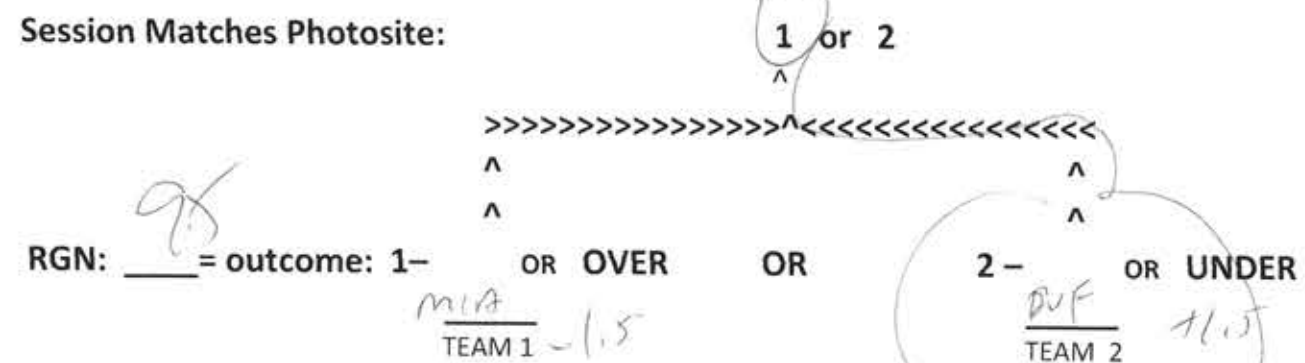

CHECK AND RECORD GEO WX, kF FIELD, IN/OUT range, and Odds

Session Result:  
 Hit  Miss  Tie  Pass

ET start time 10:07  
 Name: LINDSEY COOPERSON  
 Date: 12/2/17  
 LST Start time 16:24  
 MY PS COORD 21160  
 Associated Original

GEO WX 121, 121  
 Last 24 Hrs. Current

kF = 0 1 (2) Bz IN / OUT -1.3 -1.5 -1.6  
 Start Mid1 Mid2 End nT Change Odds

Session Matches Photosite:

After judging the session to determine the matching Photosite, the Randomly Generated Number (RGN) is revealed and matched to the RGN sheet to determine whether outcome 1 or 2 is associated with the 1st Photosite in the Photoset. If the session matches Photosite 1, the winning team is the team that is associated with the RGN outcome. If the session matches Photosite 2, the winning team is the team that was NOT associated with the RGN outcome.

FINAL SCORE AWAY Team 0 HOME Team 19

Given the associated, randomly generated number for this session, describe and sketch the Photosite in the Photoset below that is associated with the outright winner (moneyline) OR spread winner (run line) OR O/U total of the NBA / NFL / NCAA FOOTBALL / BBALL game on 12/2/17 @ 1300 between Team 1 = MIA & Team 2 = BUF